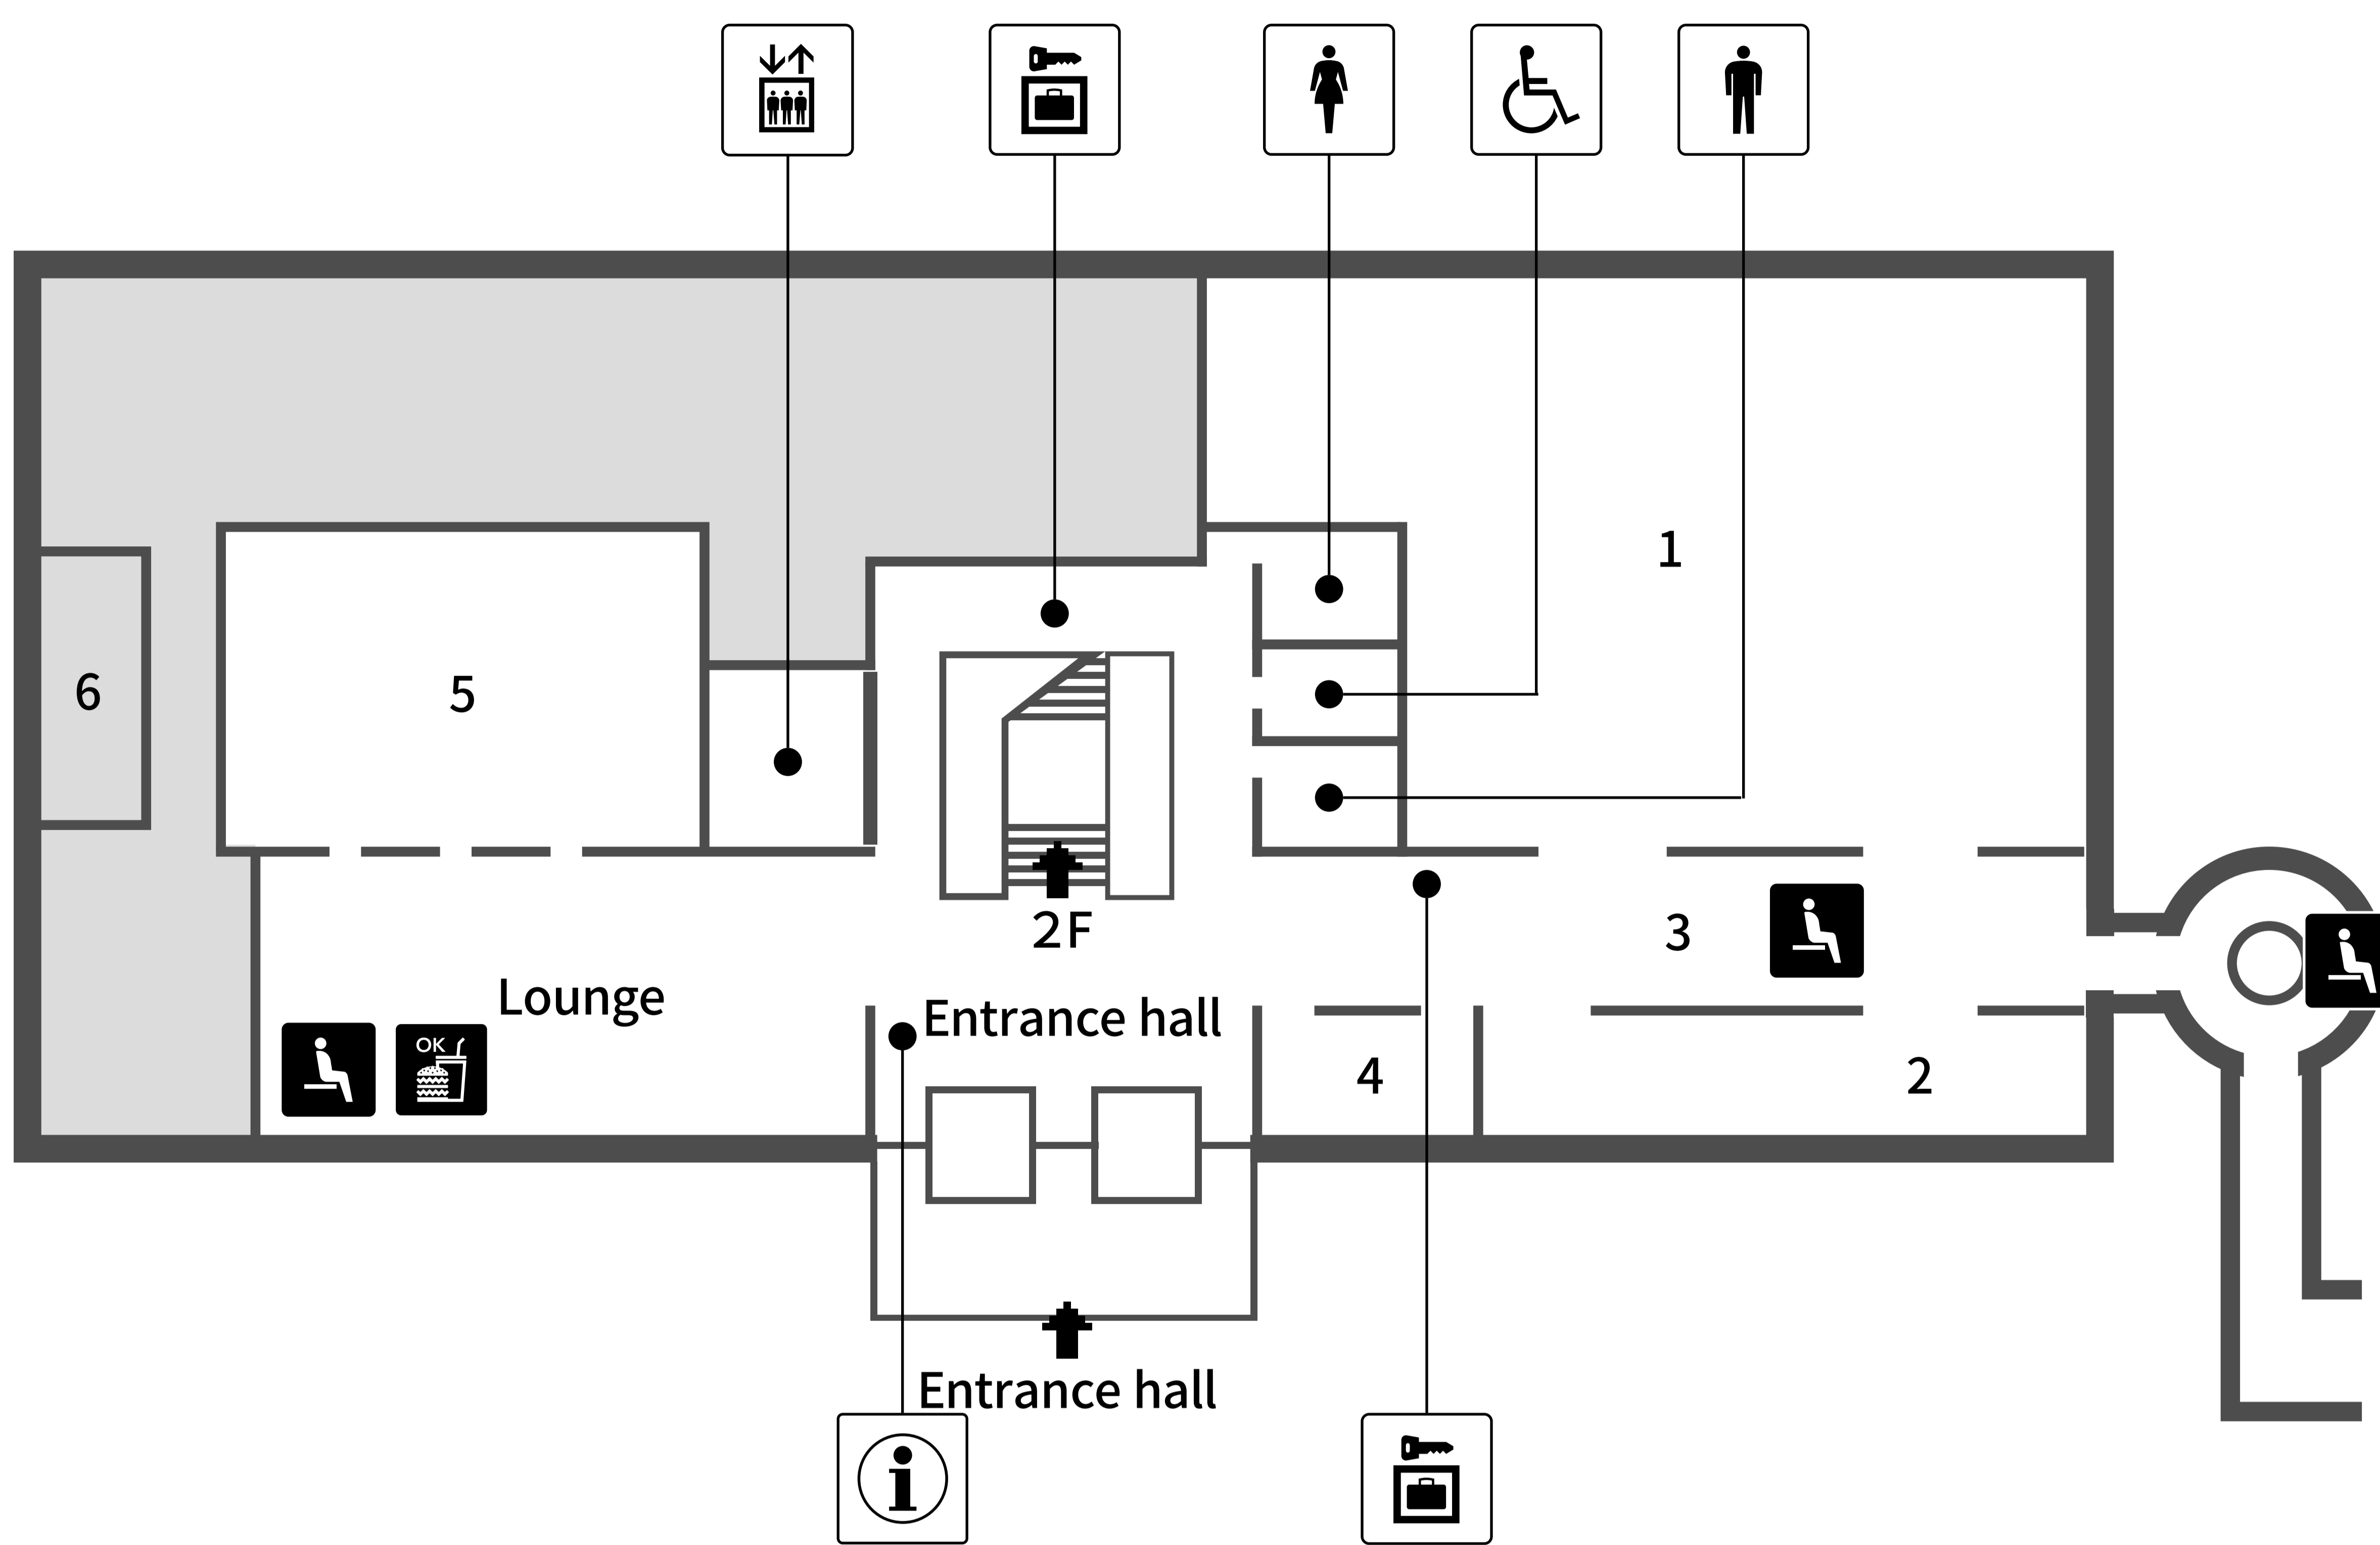

1F Seating areas

-  Seating
-  Eating and drinking areas
-  Areas with an audio feed
-  Videos or digital displays
-  Restroom (M)
-  Restroom (F)
-  Restroom (accessible)
-  Information
-  Coin Lockers
-  Elevator
-  Restaurant
-  Café

1 : Japanese Archaeology Gallery 2 : Thematic Exhibition Room 3 : Donors' Gallery 4 : Orientation Room 5 : Auditorium 6 : Lecture Room

1F Sound information

1 : Japanese Archaeology Gallery 2 : Thematic Exhibition Room 3 : Donors' Gallery 4 : Orientation Room 5 : Auditorium 6 : Lecture Room

-  Seating
-  Eating and drinking areas
-  Areas with an audio feed
-  Videos or digital displays
-  Restroom (M)
-  Restroom (F)
-  Restroom (accessible)
-  Information
-  Coin Lockers
-  Elevator
-  Restaurant
-  Café
-  Areas with loud noise or sounds

1F Light information

1 : Japanese Archaeology Gallery 2 : Thematic Exhibition Room 3 : Donors' Gallery
 4 : Orientation Room 5 : Auditorium 6 : Lecture Room

-  Seating
-  Eating and drinking areas
-  Areas with an audio feed
-  Videos or digital displays
-  Restroom (M)
-  Restroom (F)
-  Restroom (accessible)
-  Information
-  Coin Lockers
-  Elevator
-  Restaurant
-  Café
-  Areas with bright light
-  Areas with natural light