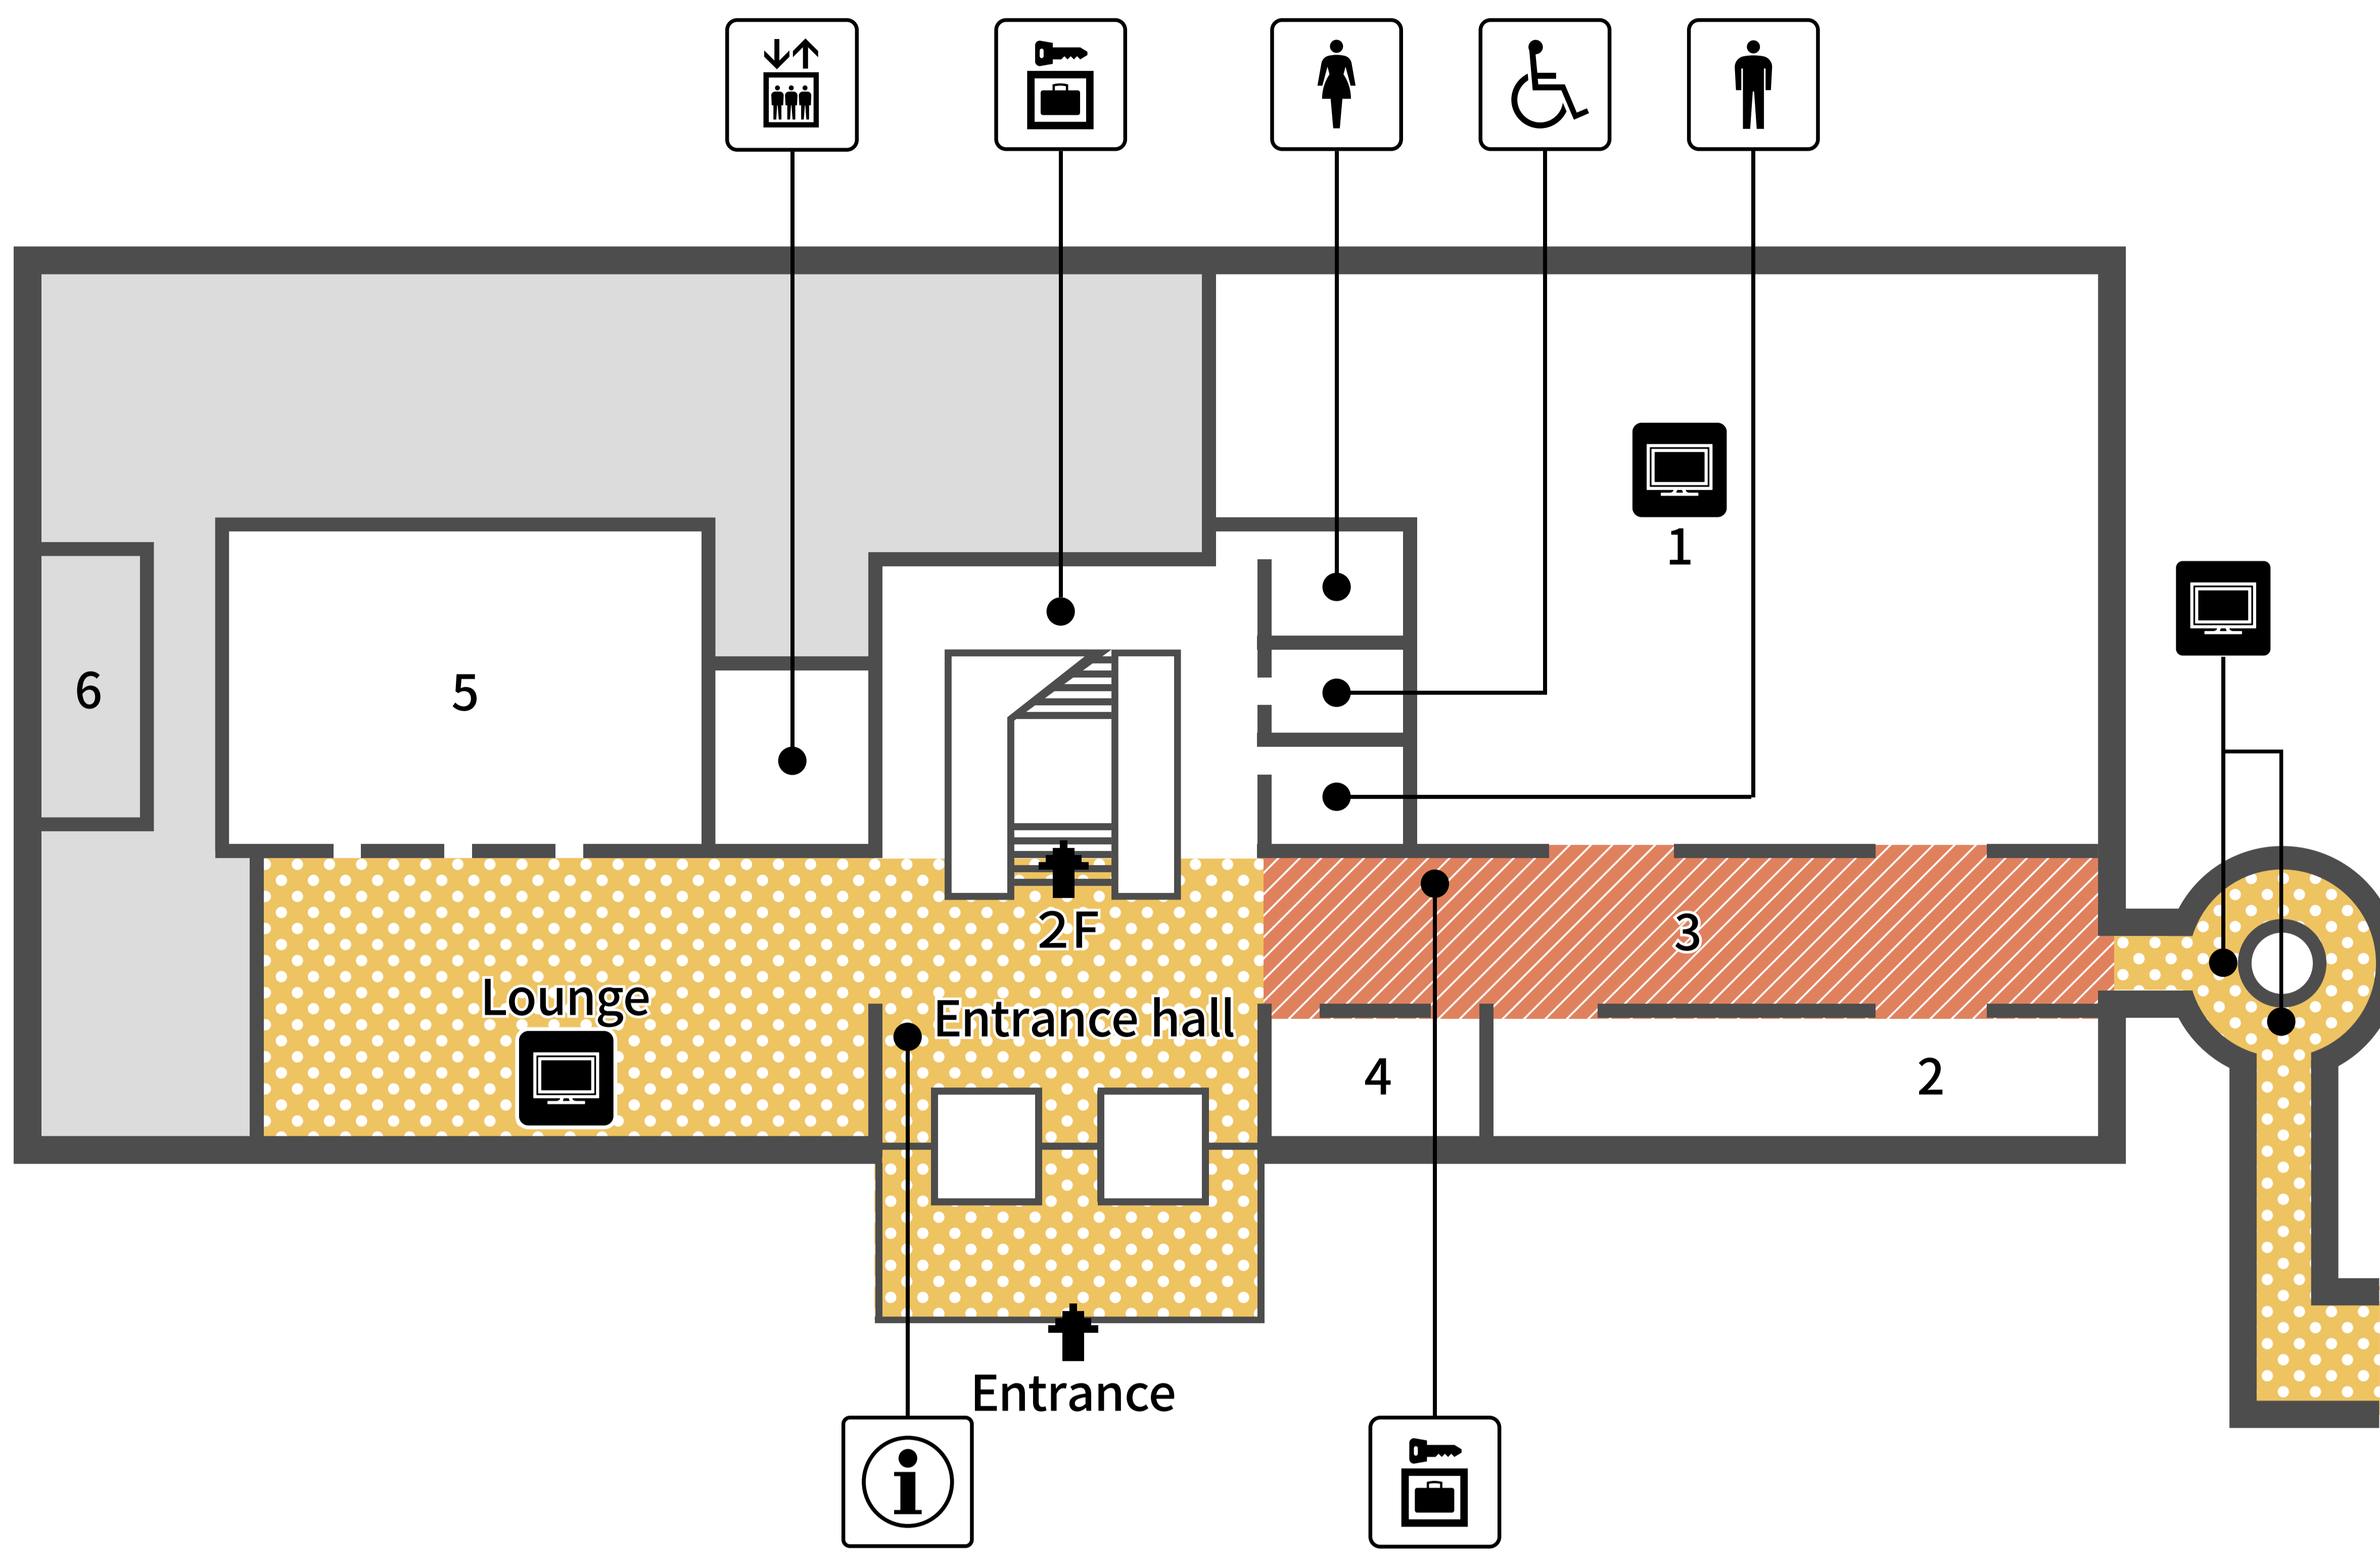

1F Seating areas

-  Seating
-  Eating and drinking areas
-  Areas with an audio feed
-  Videos or digital displays
-  Restroom (M)
-  Restroom (F)
-  Restroom (accessible)
-  Information
-  Coin Lockers
-  Elevator
-  Restaurant
-  Café

1 : Japanese Archaeology Gallery 2 : Thematic Exhibition Room 3 : Donors' Gallery 4 : Orientation Room 5 : Auditorium 6 : Lecture Room

1F Sound information

1 : Japanese Archaeology Gallery 2 : Thematic Exhibition Room 3 : Donors' Gallery 4 : Orientation Room 5 : Auditorium 6 : Lecture Room

-  Seating
-  Eating and drinking areas
-  Areas with an audio feed
-  Videos or digital displays
-  Restroom (M)
-  Restroom (F)
-  Restroom (accessible)
-  Information
-  Coin Lockers
-  Elevator
-  Restaurant
-  Café
-  Areas with loud noise or sounds

1F Light information

1 : Japanese Archaeology Gallery 2 : Thematic Exhibition Room 3 : Donors' Gallery
 4 : Orientation Room 5 : Auditorium 6 : Lecture Room

-  Seating
-  Eating and drinking areas
-  Areas with an audio feed
-  Videos or digital displays
-  Restroom (M)
-  Restroom (F)
-  Restroom (accessible)
-  Information
-  Coin Lockers
-  Elevator
-  Restaurant
-  Café
-  Areas with bright light
-  Areas with natural light