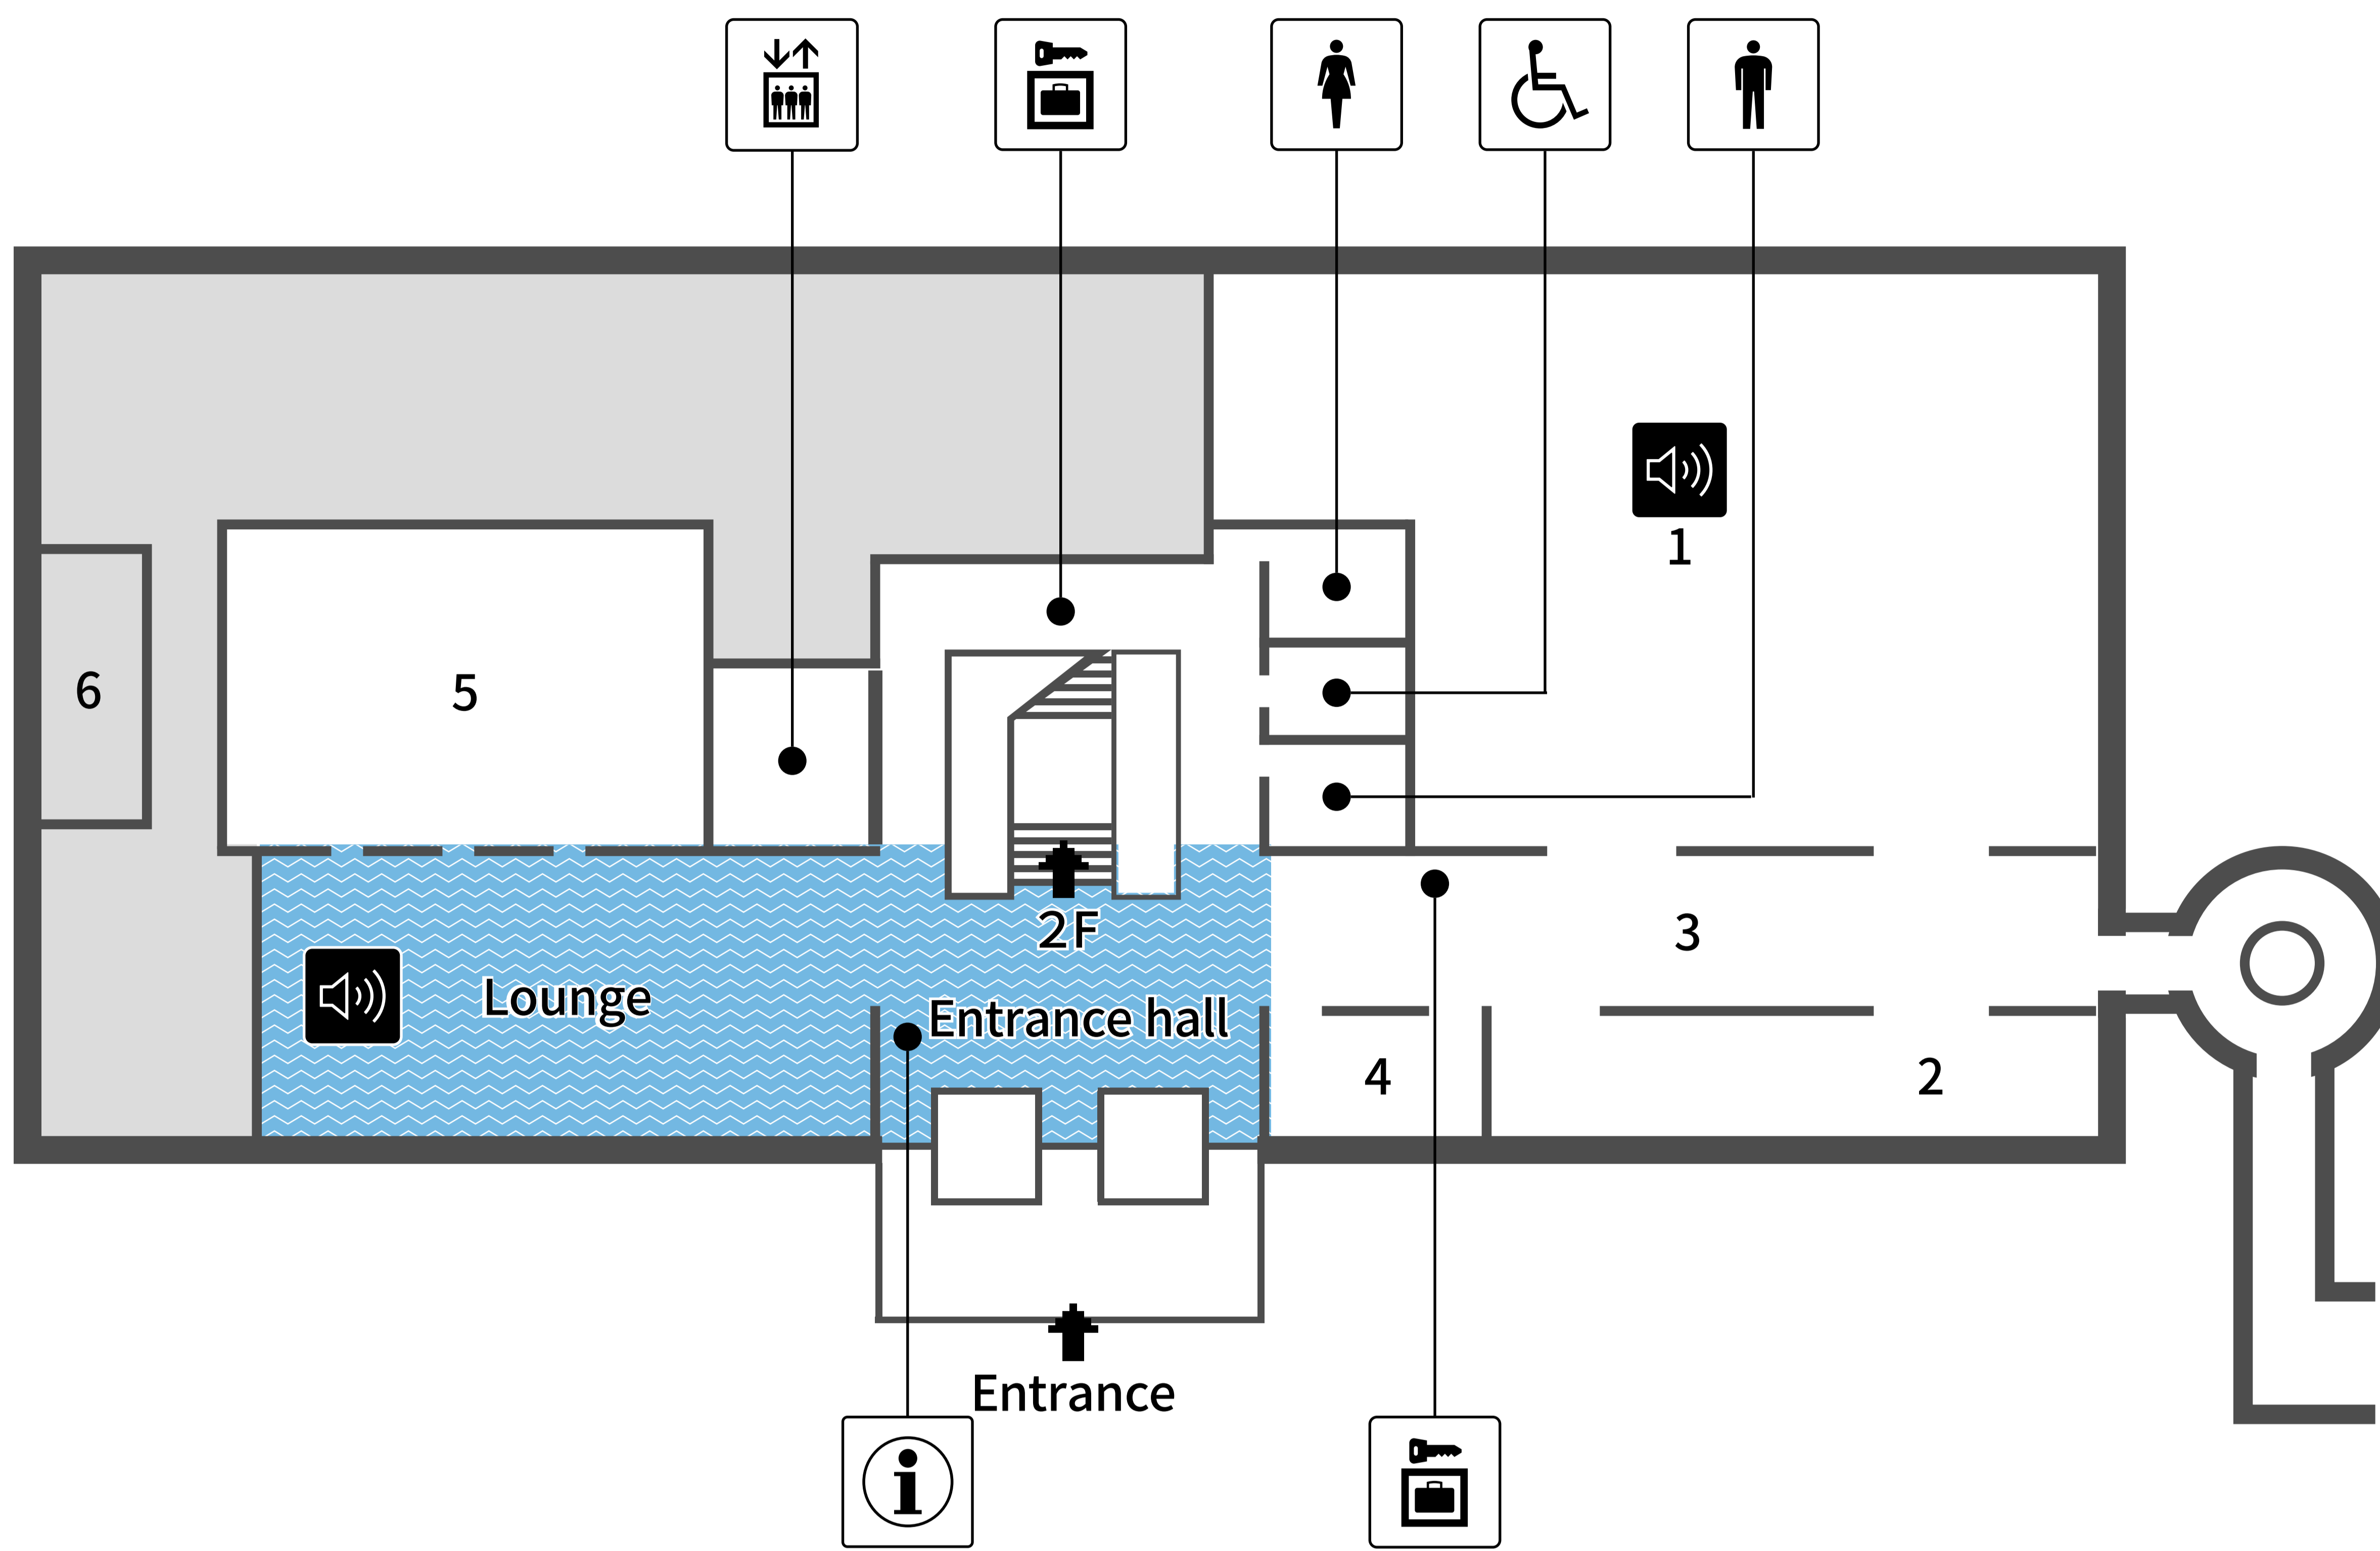

1F Seating areas

-  Seating
-  Eating and drinking areas
-  Areas with an audio feed
-  Videos or digital displays
-  Restroom (M)
-  Restroom (F)
-  Restroom (accessible)
-  Information
-  Coin Lockers
-  Elevator
-  Restaurant
-  Café

1 : Japanese Archaeology Gallery 2 : Thematic Exhibition Room 3 : Donors' Gallery 4 : Orientation Room 5 : Auditorium 6 : Lecture Room

1F Sound information

1 : Japanese Archaeology Gallery 2 : Thematic Exhibition Room 3 : Donors' Gallery 4 : Orientation Room 5 : Auditorium 6 : Lecture Room

-  Seating
-  Eating and drinking areas
-  Areas with an audio feed
-  Videos or digital displays
-  Restroom (M)
-  Restroom (F)
-  Restroom (accessible)
-  Information
-  Coin Lockers
-  Elevator
-  Restaurant
-  Café
-  Areas with loud noise or sounds

1F Light information

1 : Japanese Archaeology Gallery 2 : Thematic Exhibition Room 3 : Donors' Gallery
 4 : Orientation Room 5 : Auditorium 6 : Lecture Room

-  Seating
-  Eating and drinking areas
-  Areas with an audio feed
-  Videos or digital displays
-  Restroom (M)
-  Restroom (F)
-  Restroom (accessible)
-  Information
-  Coin Lockers
-  Elevator
-  Restaurant
-  Café
-  Areas with bright light
-  Areas with natural light